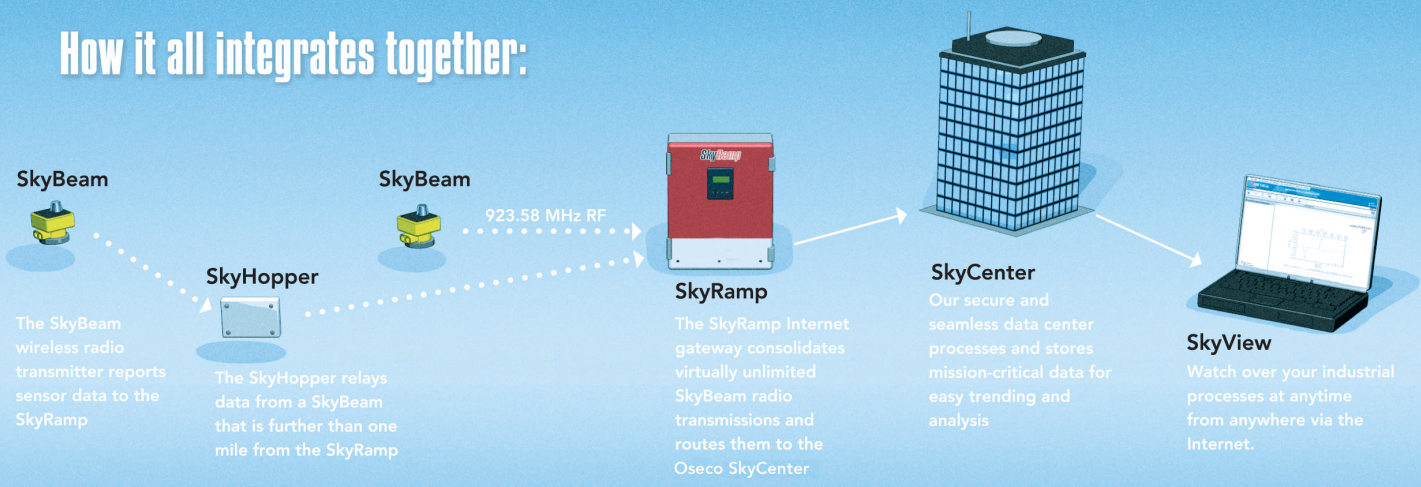

SkyRamp™

4000 SERIES

Intelligent Internet Gateway

Technical Specifications:

Enclosure	NEMA-4X (IP65)
Dimensions (L x W x D)	15" x 11" x 6.5"
Storage Temp.	-20 to 70°C, -4 to 158°F
Operating Temp.	-0 to 60°C, 32 to 140°F
Relative Humidity	10 to 95% (non-condensing)
Power	120VAC @ 1amp

Radio	TX/RX, 150mW, 928.58Mhz Spread Spectrum	
Agency Approvals	UL, CSA, FCC	
Available Products:	Communications:	
SKRP-4001	Ethernet	
SKRP-4002	Ethernet, Modem	
SKRP-4003	Ethernet, Modem, Bell South	

How it all integrates together:

©2002 Oseco, Inc. SkyBeam, SkyRamp, SkyHopper, SkyWalker, SkyView and SkyCenter are trademarks of Oseco, Inc. All other trademarks are the property of their respective holders.

A
**HALMA
GROUP
COMPANY**

Oseco, Inc.
1701 W. Tacoma
Broken Arrow, OK 74012

voice 1.918.258.5626
1.800.395.disk
fax 1.918.251.7662